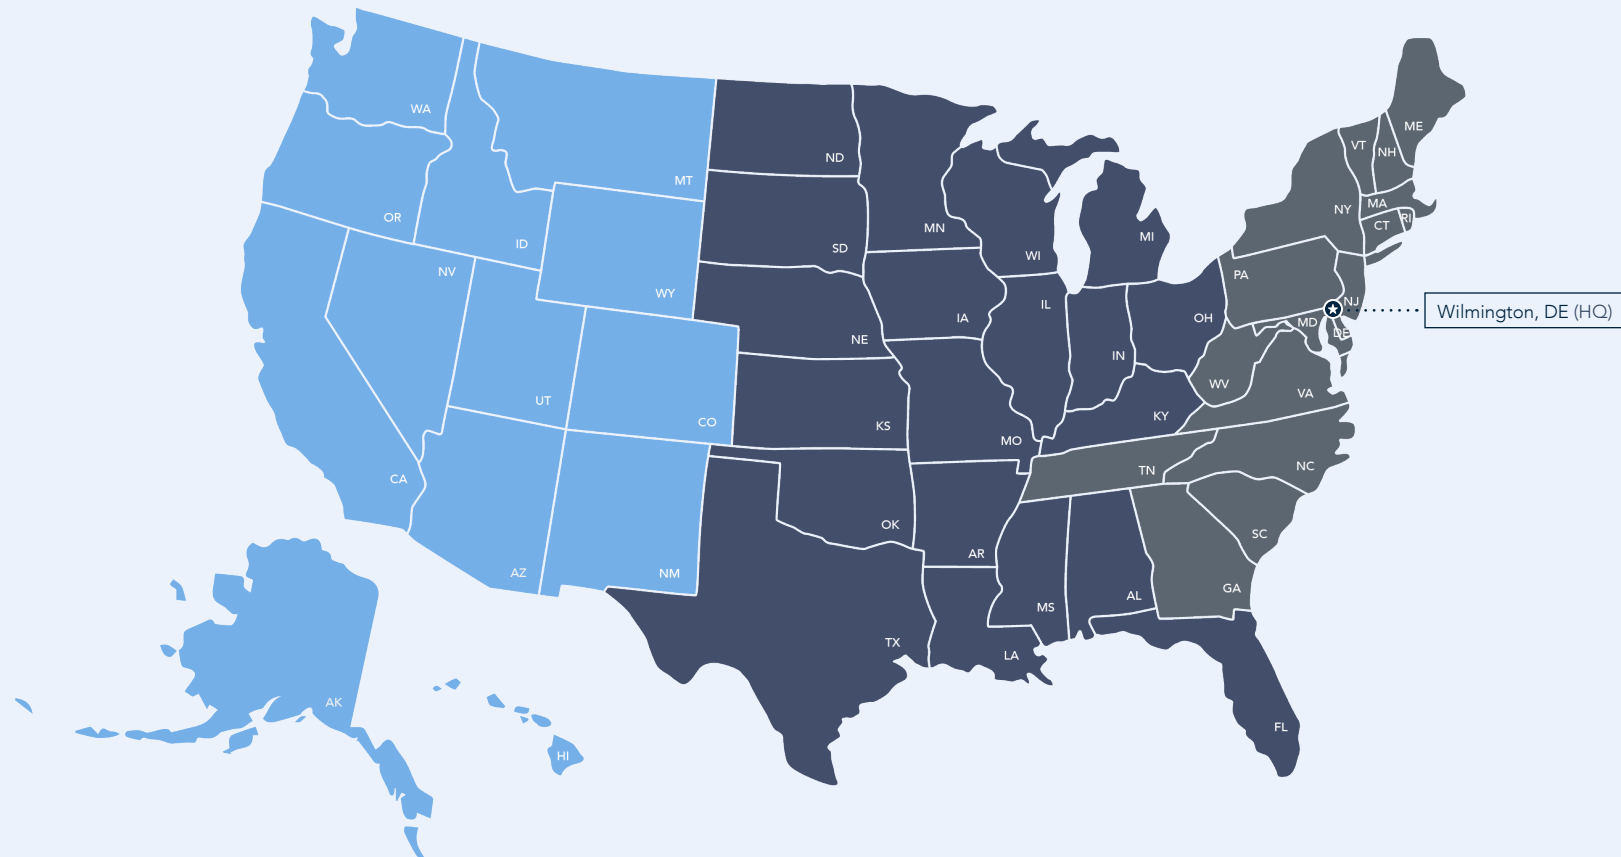

INSTITUTIONAL BANKING REGIONAL ASSIGNMENTS

SEI New ways.
New answers.®

WESTERN REGION

Eric Wygant
ewygant@thebancorp.com
215.861.7730

Internal: Dave Gannett
dgannett@thebancorp.com
302.385.5212

MIDWEST/GULF COAST REGION